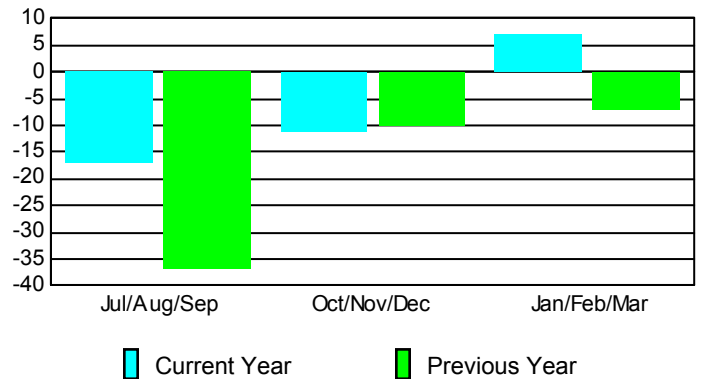

Comparison of Membership Gain/Loss

Current Year Compared to the Previous Year