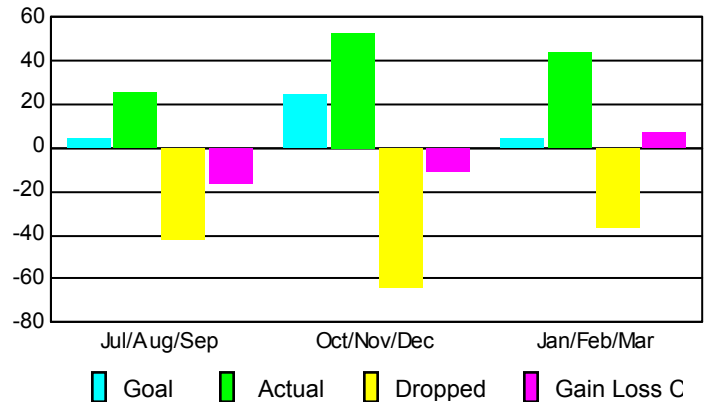

Membership Results 2009-2010

Goal, New, Dropped, Gain/Loss